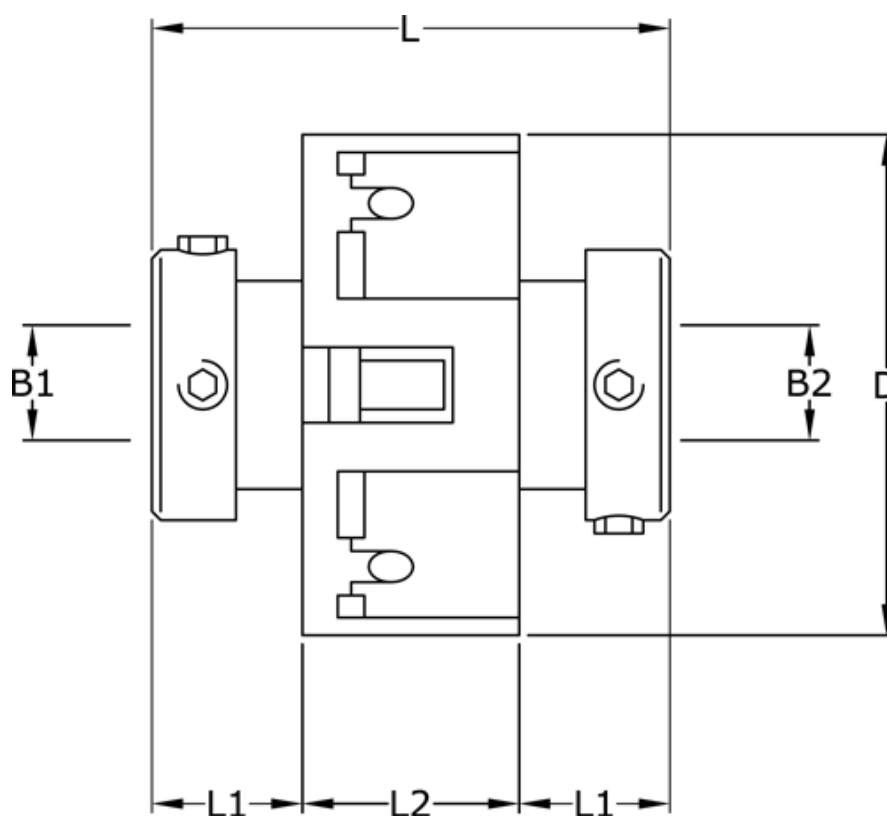

Article number: 3322203414242

Description: Uni-Lat Coupling size 203.41.42.42
set screw hub, bore 16/16 mm

Measures

B1	= 16
B2	= 16
D	= 41
L	= 38.1
L1	= 13.5
L2	= 11.2
Screw	= M5